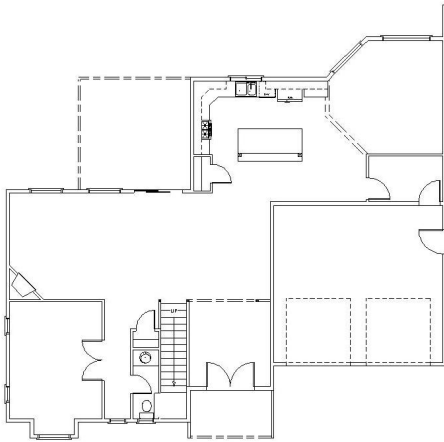

Plan:

Lake Ki – Lot 1

Features: 2977 sq ft. 55'x50'

4 bedrooms, 2 ½ baths, 2 car garage, large master, walk in closet, and 5 piece bath, office, mud room and formal dining.