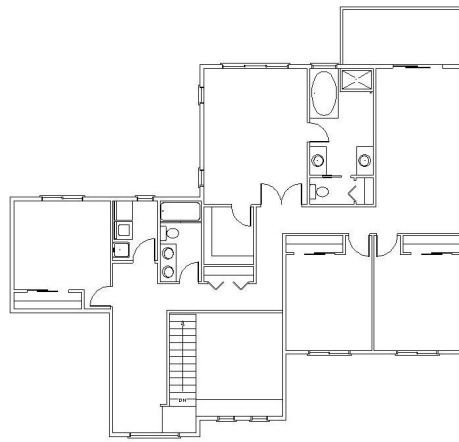

Plan:

Lake Ki – Lot 1

Features: 2977 sq ft. 55'x50'

4 bedrooms, 2 ½ baths, 2 car garage, large master, walk in closet, and 5 piece bath, office, mud room and formal dining.