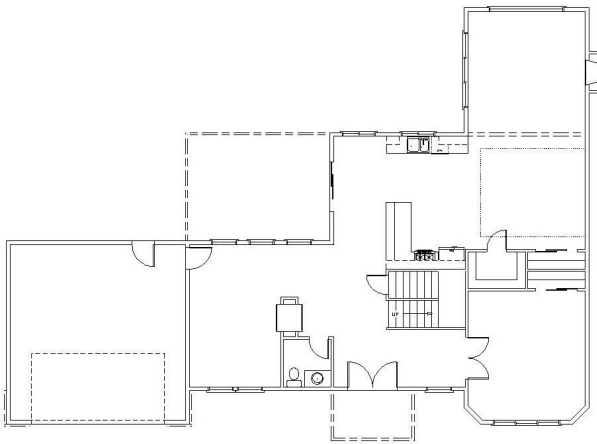

Plan:

# Lake Ki – Lot 2

Features: 2979 sq ft. 70'x50'

4 bedrooms, 2 ½ baths, 2 car garage, large master, walk in closet, and 5 piece bath, office, walk in pantry, formal living, family room, and formal 2 story dining.