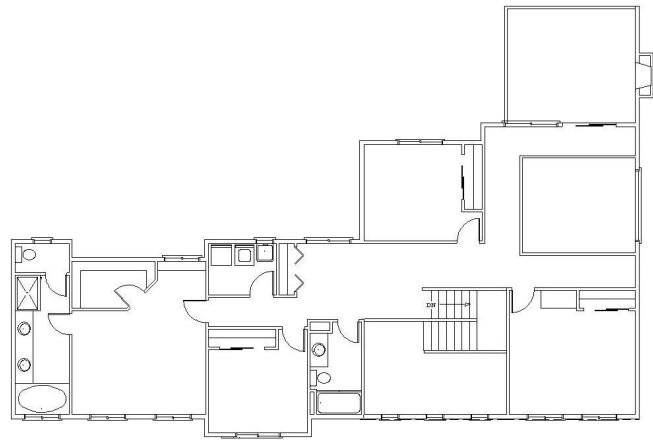

Plan:

# Lake Ki – Lot 2

Features: 2979 sq ft. 70'x50'

4 bedrooms, 2 ½ baths, 2 car garage, large master, walk in closet, and 5 piece bath, office, walk in pantry, formal living, family room, and formal 2 story dining.