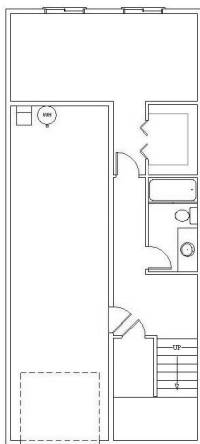

The

Alpine

Features: 2226 sq ft. 20'x45'
4 bedrooms, 3 1/2 bath, Den, Tandem Garage, 5 Piece Master Bath