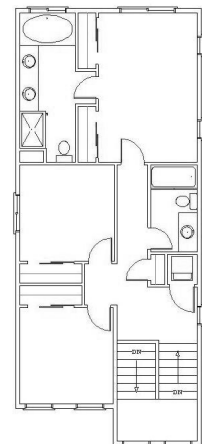

The

Alpine

Features: 2226 sq ft. 20'x45'
4 bedrooms, 3 1/2 bath, Den, Tandem Garage, 5 Piece Master Bath