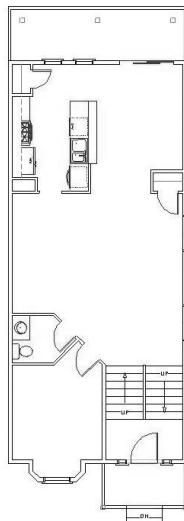

The

Alpine

Features: 2226 sq ft. 20'x45'
4 bedrooms, 3 1/2 bath, Den, Tandem Garage, 5 Piece Master Bath