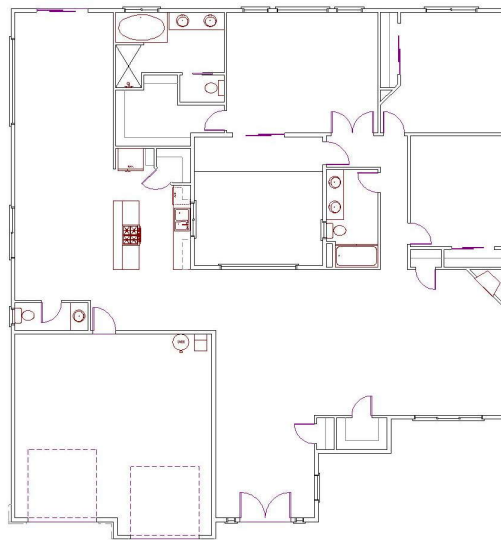

# *Courtyard*

Features: 2496 sq ft 58'x65'  
3 bedrooms, 2 baths, 2 car garage, larger master, walk in closet, and 5 piece bath, interior courtyard, formal dining and formal entry.